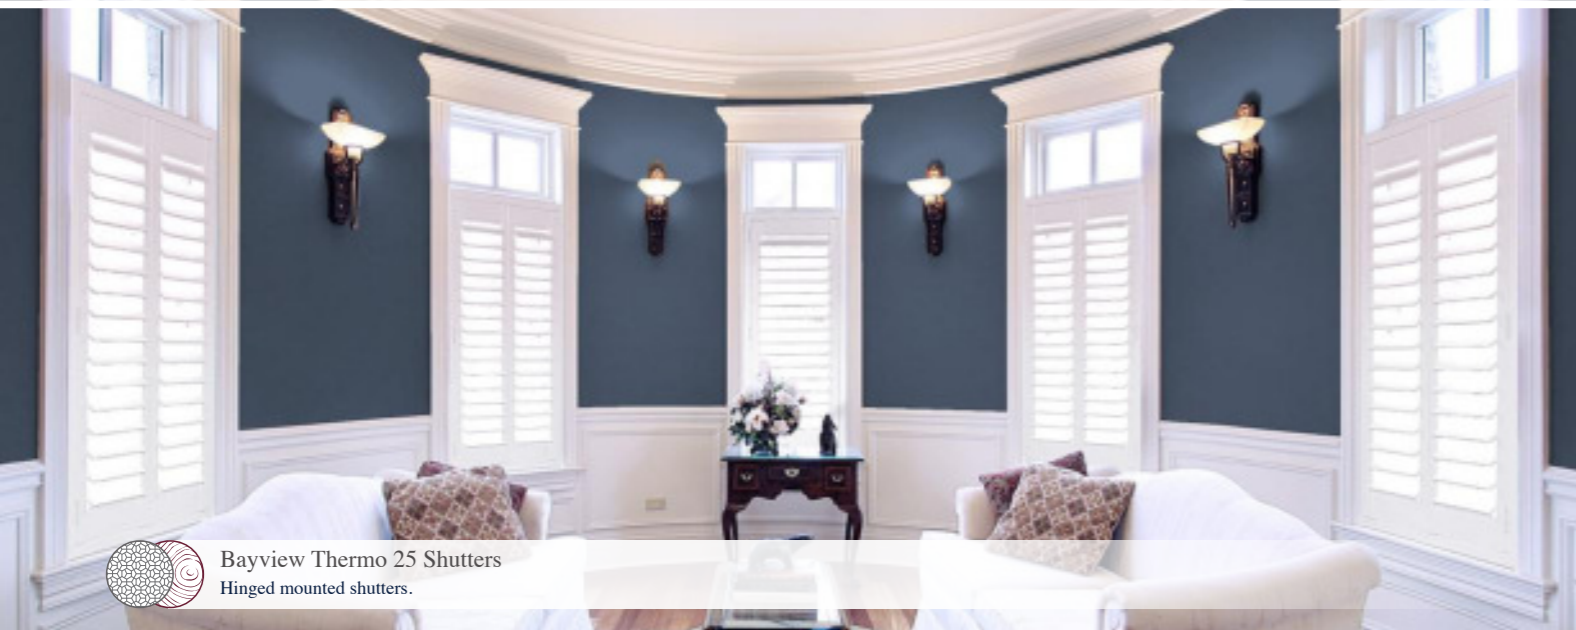

COMPREHENSIVE & CONVENIENT

Complete control of light and mood

Each panel can be adjusted to filter light and sound as per your mood and weather conditions to enhance and control your living areas. Bayview shutters will let natural light in and keep unwanted attention or noise out making them ideal for that afternoon rest on the weekend. This premium product will provide you with peace, ease and privacy without compromising on view and light.

No fuss and low maintenance

Bayview shutters are made with quality craftsmanship to ensure longevity and minimal user maintenance. Unlike other window solutions, Bayview are virtually fuss free too! These shutters are very quick and easy to clean and are excellent for dust allergy sufferers making them a great solution for busy families.

Comprehensive customisation

Bayview shutters are manufactured to suit all window shapes and sizes because this premium product is custom made to suit any window.

This versatile range comes 3 materials to ensure that you get the most value and life out of your product in wet, dry or high usage areas. Bayview also has an extensive range of paint colours and stains to ensure that not only does it function but looks good!

Insulated and economical

Bayview will keep you cool during summer and help retain the heat during the winter making them a perfect solution to reduce your bills.

Family friendly and reinforced

Bayview shutters are versatile, they sit elegantly in your lounge room or master bedroom but are sturdy enough for harsh weather conditions, pets, children, high usage and wet areas. They also have mortise and tenon joints for stronger wider panels and are hypoallergic for comfort.

PREMIUM BASSWOOD