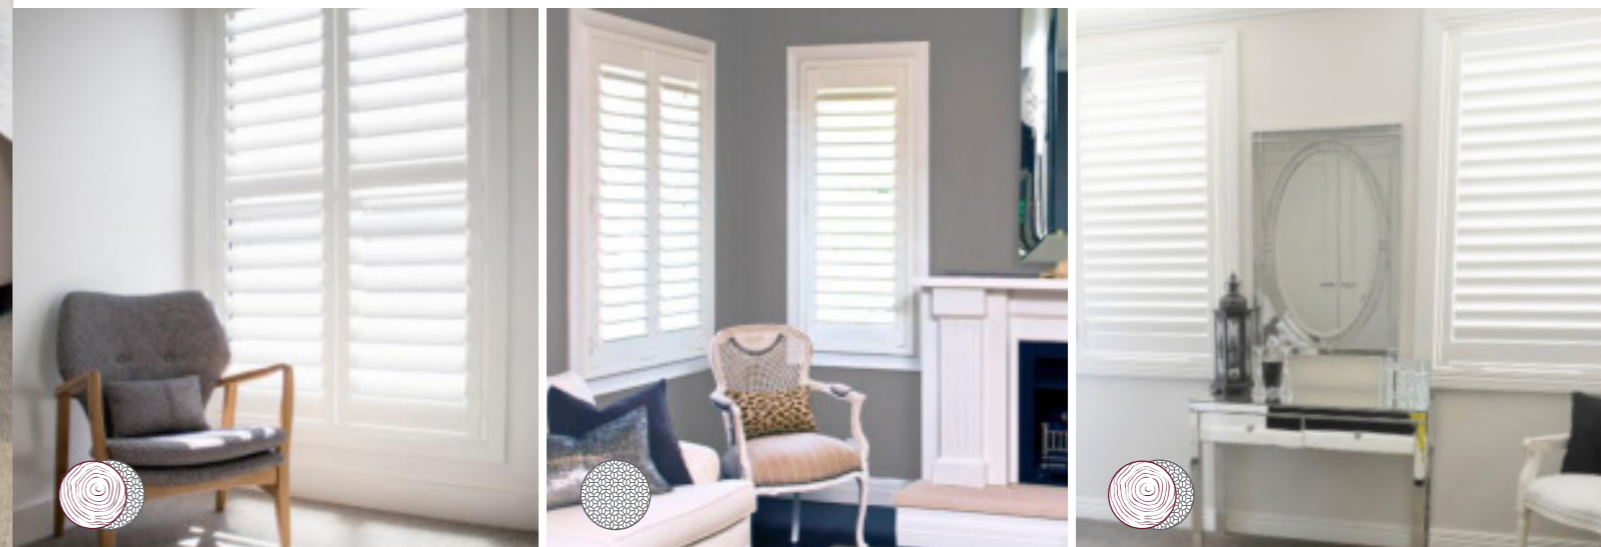

- PREMIUM BASSWOOD
- THERMO 25
- THERMO TEC

THE BEST DECISION FOR YOUR HOME

Bayview plantation shutters are synonymous with quality craftsmanship, comprehensive bespoke options and luxury with longevity. Bayview is a popular classic and premium window covering solution which remains an opulent and valuable product. Through quality craftsmanship and customisation of decorative and shaped framing options, these plantation shutters enhance the atmosphere in any room for every home. To ensure that our shutters compliment your home we offer 3 materials, full timber premium Basswood or highly engineered Thermo 25 or the new hybrid Thermo Tec.

Our Bayview Brand Promise is to deliver shutters of the highest quality which are manufactured to perfectly fit any window making this comprehensive range the best decision for your home.