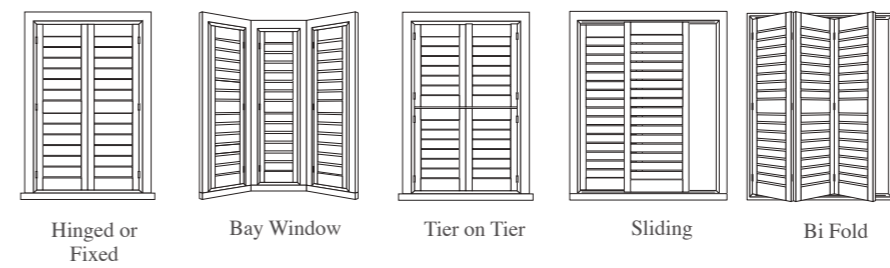

SELECTION GUIDE

MOUNTING OPTIONS