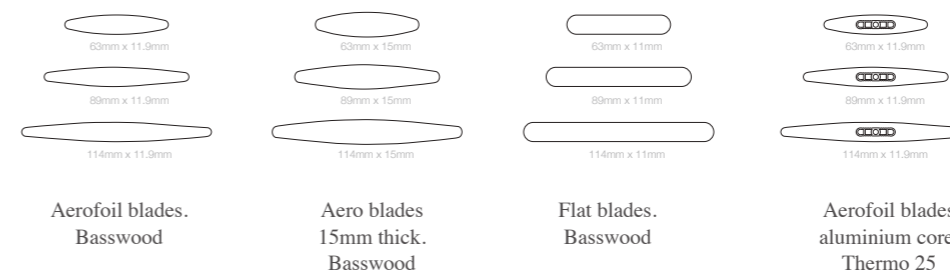

SHAPED BLADE ENDS OPTIONS

BLADES OPTIONS