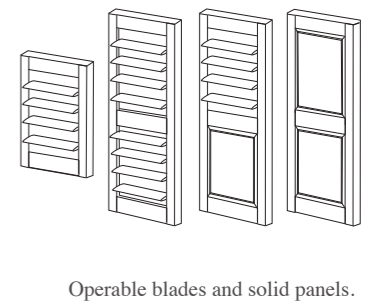

PANEL OPTIONS