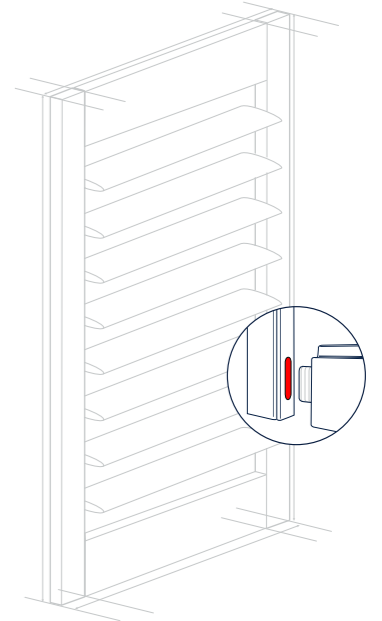

PREMIUM BASSWOOD

Premium Basswood timber does not crack or dent easily and provides the option of unlimited decorative and shaped framing options. With a comprehensive palette of stained and painted colours, the possibilities are endless making Bayview the most bespoke shutter on the market.