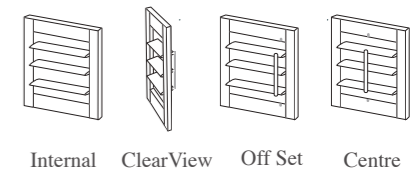

BLADE TILT OPTIONS